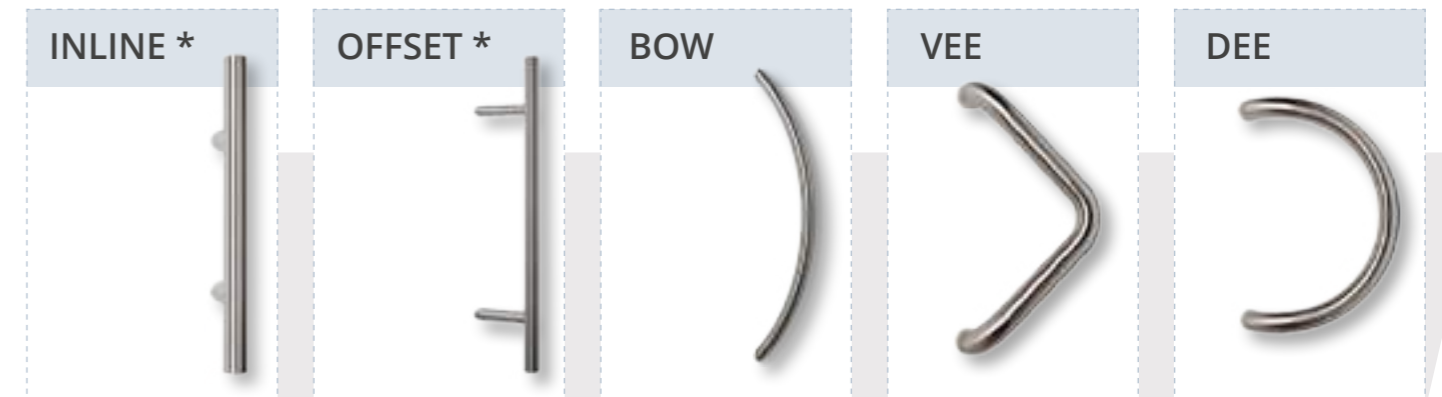

## DESIGN CONSCIOUS

**Brushed Stainless Steel Bar Handles** have been chosen to complete the look of the Hallmark Aluminium Collection creating a beautifully contemporary entrance door.

\* Inline & off-set bar handles are available in 400mm, 600mm, 800mm, 1000mm, 1200mm, 1400mm and 1600mm heights. Bow Handle Size: 500mm (cc) Dee Handle Size: 300mm (cc) Vee Handle Size: 300mm (cc) cc = fixing centre/centre.