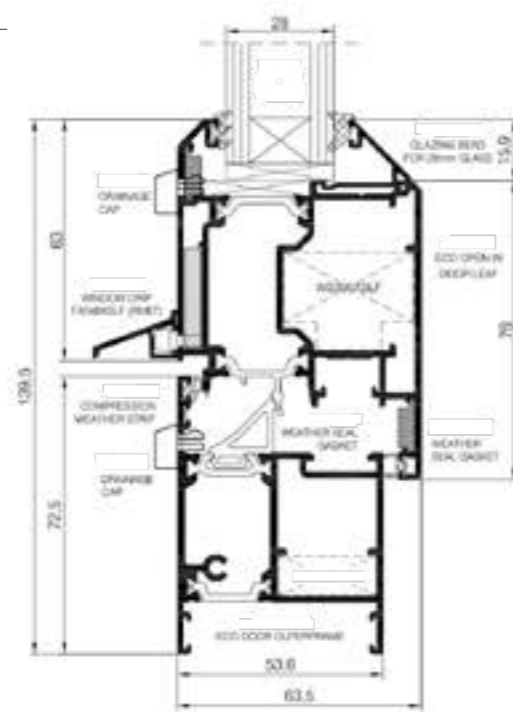

Thermal Performance

Of a single door (CEN size) Opening-in is 2.00W/m2k