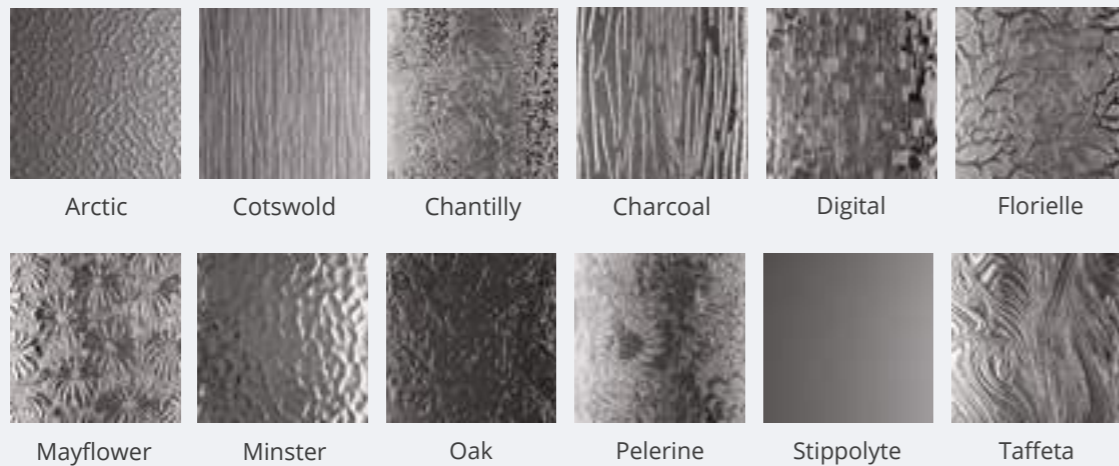

Sandblasted Tahoe
Fusion tiles available
with either Red,
Green, Purple or Black
bevels.