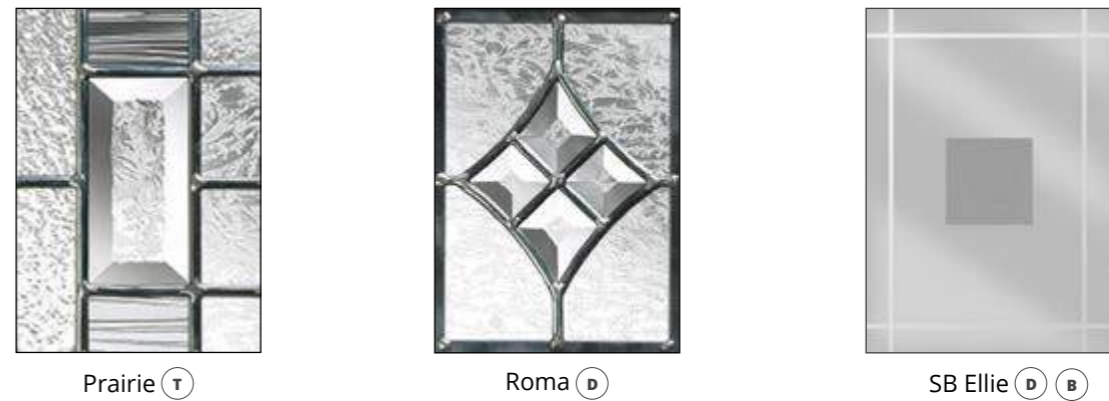

(D) Double Glazed (T) Triple Glazed (B) Backing Glass Choice Available