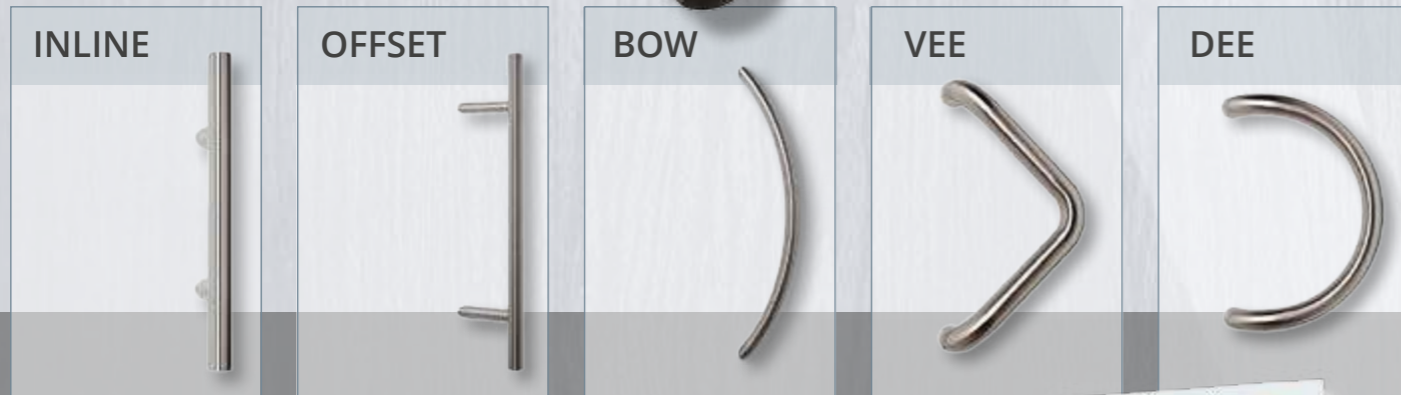

## ENTRY GUARD

The Entry Guard is an upgrade option to the Lever/Lever Trulock. This integral guard bar offers a higher security level compared to a traditional door chain.

**IMPORTANT:** Thumbturn lock mechanisms are not fitted next to glazing panels for security reasons. Customers specifying thumbturns next to glazing cassettes do so at their own risk.

# Contemporary **BAR** Handles

In addition to the more traditional lever handle shown opposite, the **ELITE MODERN Collection** introduces brushed **Stainless Steel Bar Handles** designed to enhance the look of the modern home and create a stunning, contemporary entrance.