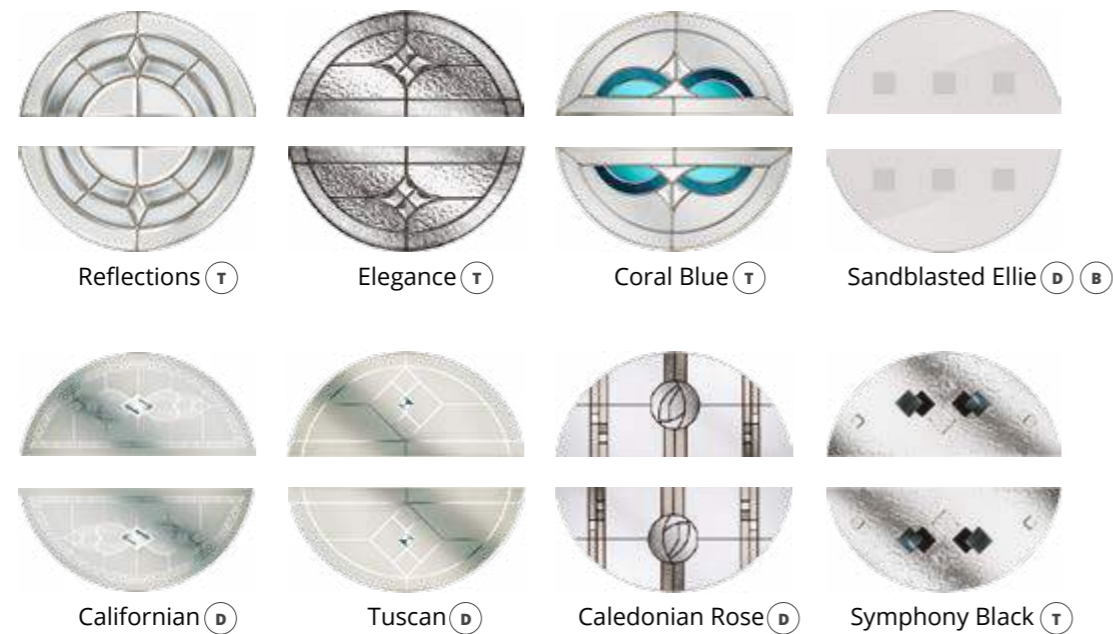

(D) Double Glazed (T) Triple Glazed (B) Backing Glass Choice Available