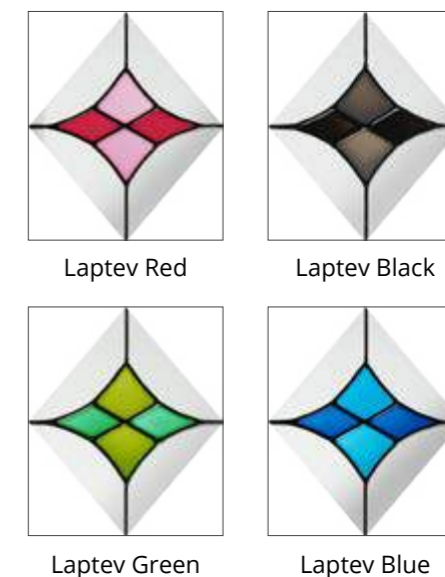

^D Double Glazed   ^T Triple Glazed   ^B Backing Glass Choice Available

^T