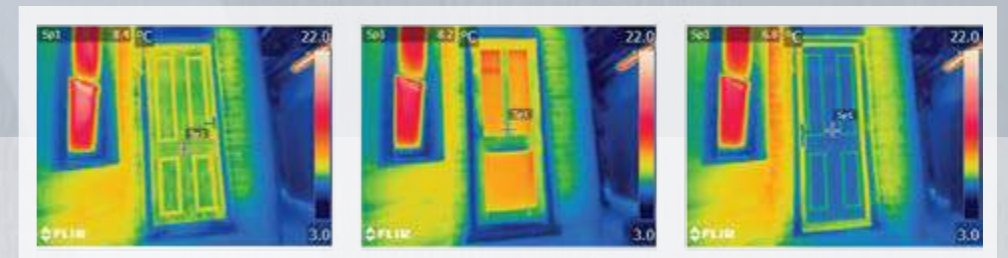

48mm Solid Timber Core Composite Door

44mm Timber Panelled Door

Our 44mm Elite Composite Door

The Elite Modern 44mm composite doors have been tested in comparison with a 48mm solid timber core composite door and a 44mm timber panelled door.

The images above show the thermal efficiency of each door type. Dark blue areas indicate lower heat loss. Red and green indicates higher heat loss.

Elite Modern Doors are:

- 19% more thermally efficient than the 48mm solid timber core composite door.
- 17% more thermally efficient than the 44mm traditional timber panelled door.