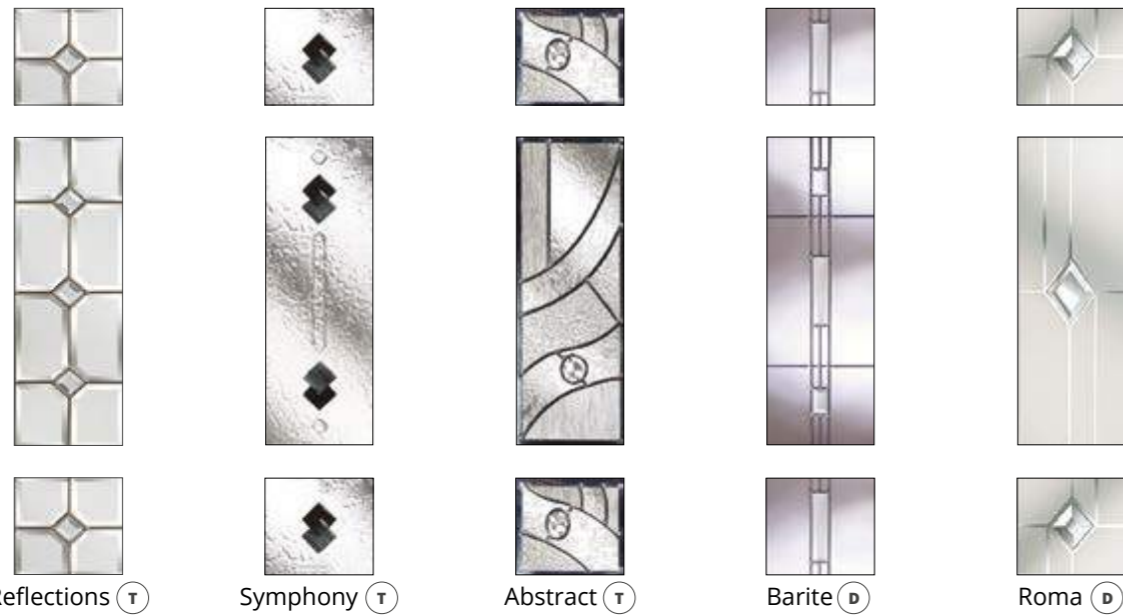

Door available as flat or grooved (cottage) faced.
Door featured is a Duck Egg Blue Firenza 3 with Grey Diamond Glass,
Silver Drip Bar and Off-Set Stainless Steel Bar Handle.

Colour Change Options

Door featured is a Light Ivory (RAL 1015) Hansa 3 with Tahoe Glass,
Silver Drip Bar and Off-Set Stainless Steel Bar Handle.